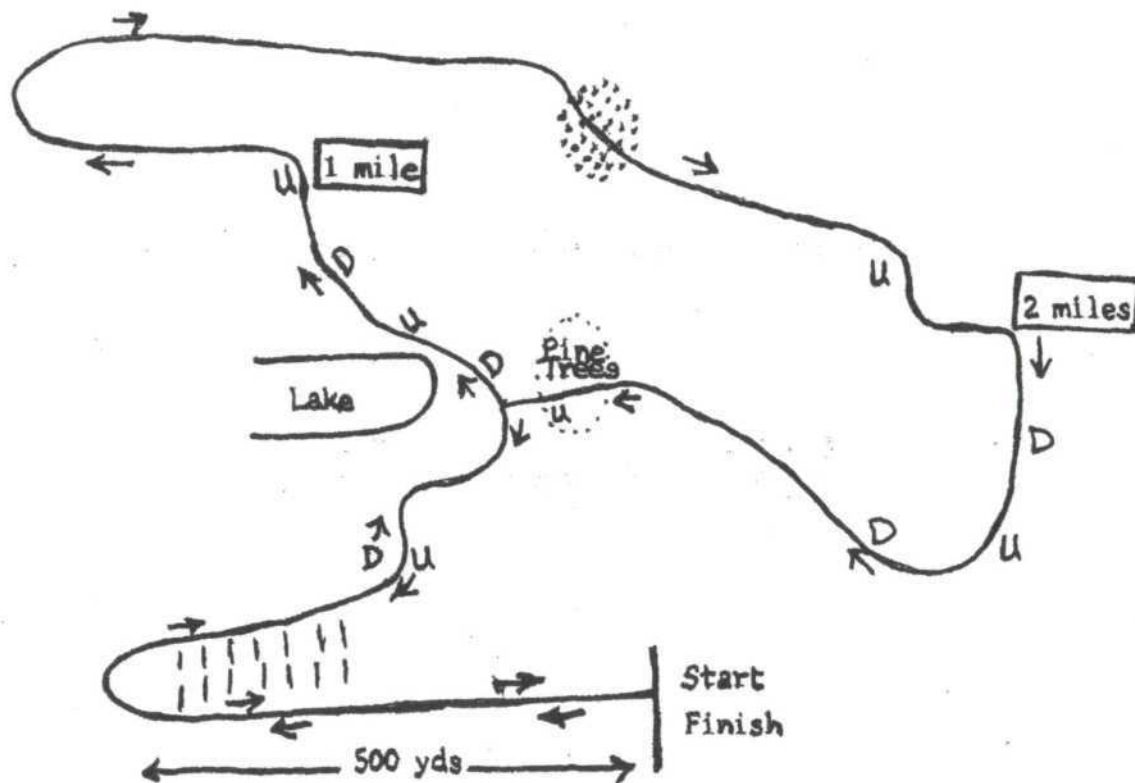

2.9 Miles

D = Downhill
U = Uphill

Route 140

(Restroom facilities, the picking of lanes, the receiving of numbers, the distribution of results, and presentation of awards will be in the Physical Education Building of Mt. Wachusett shown.)