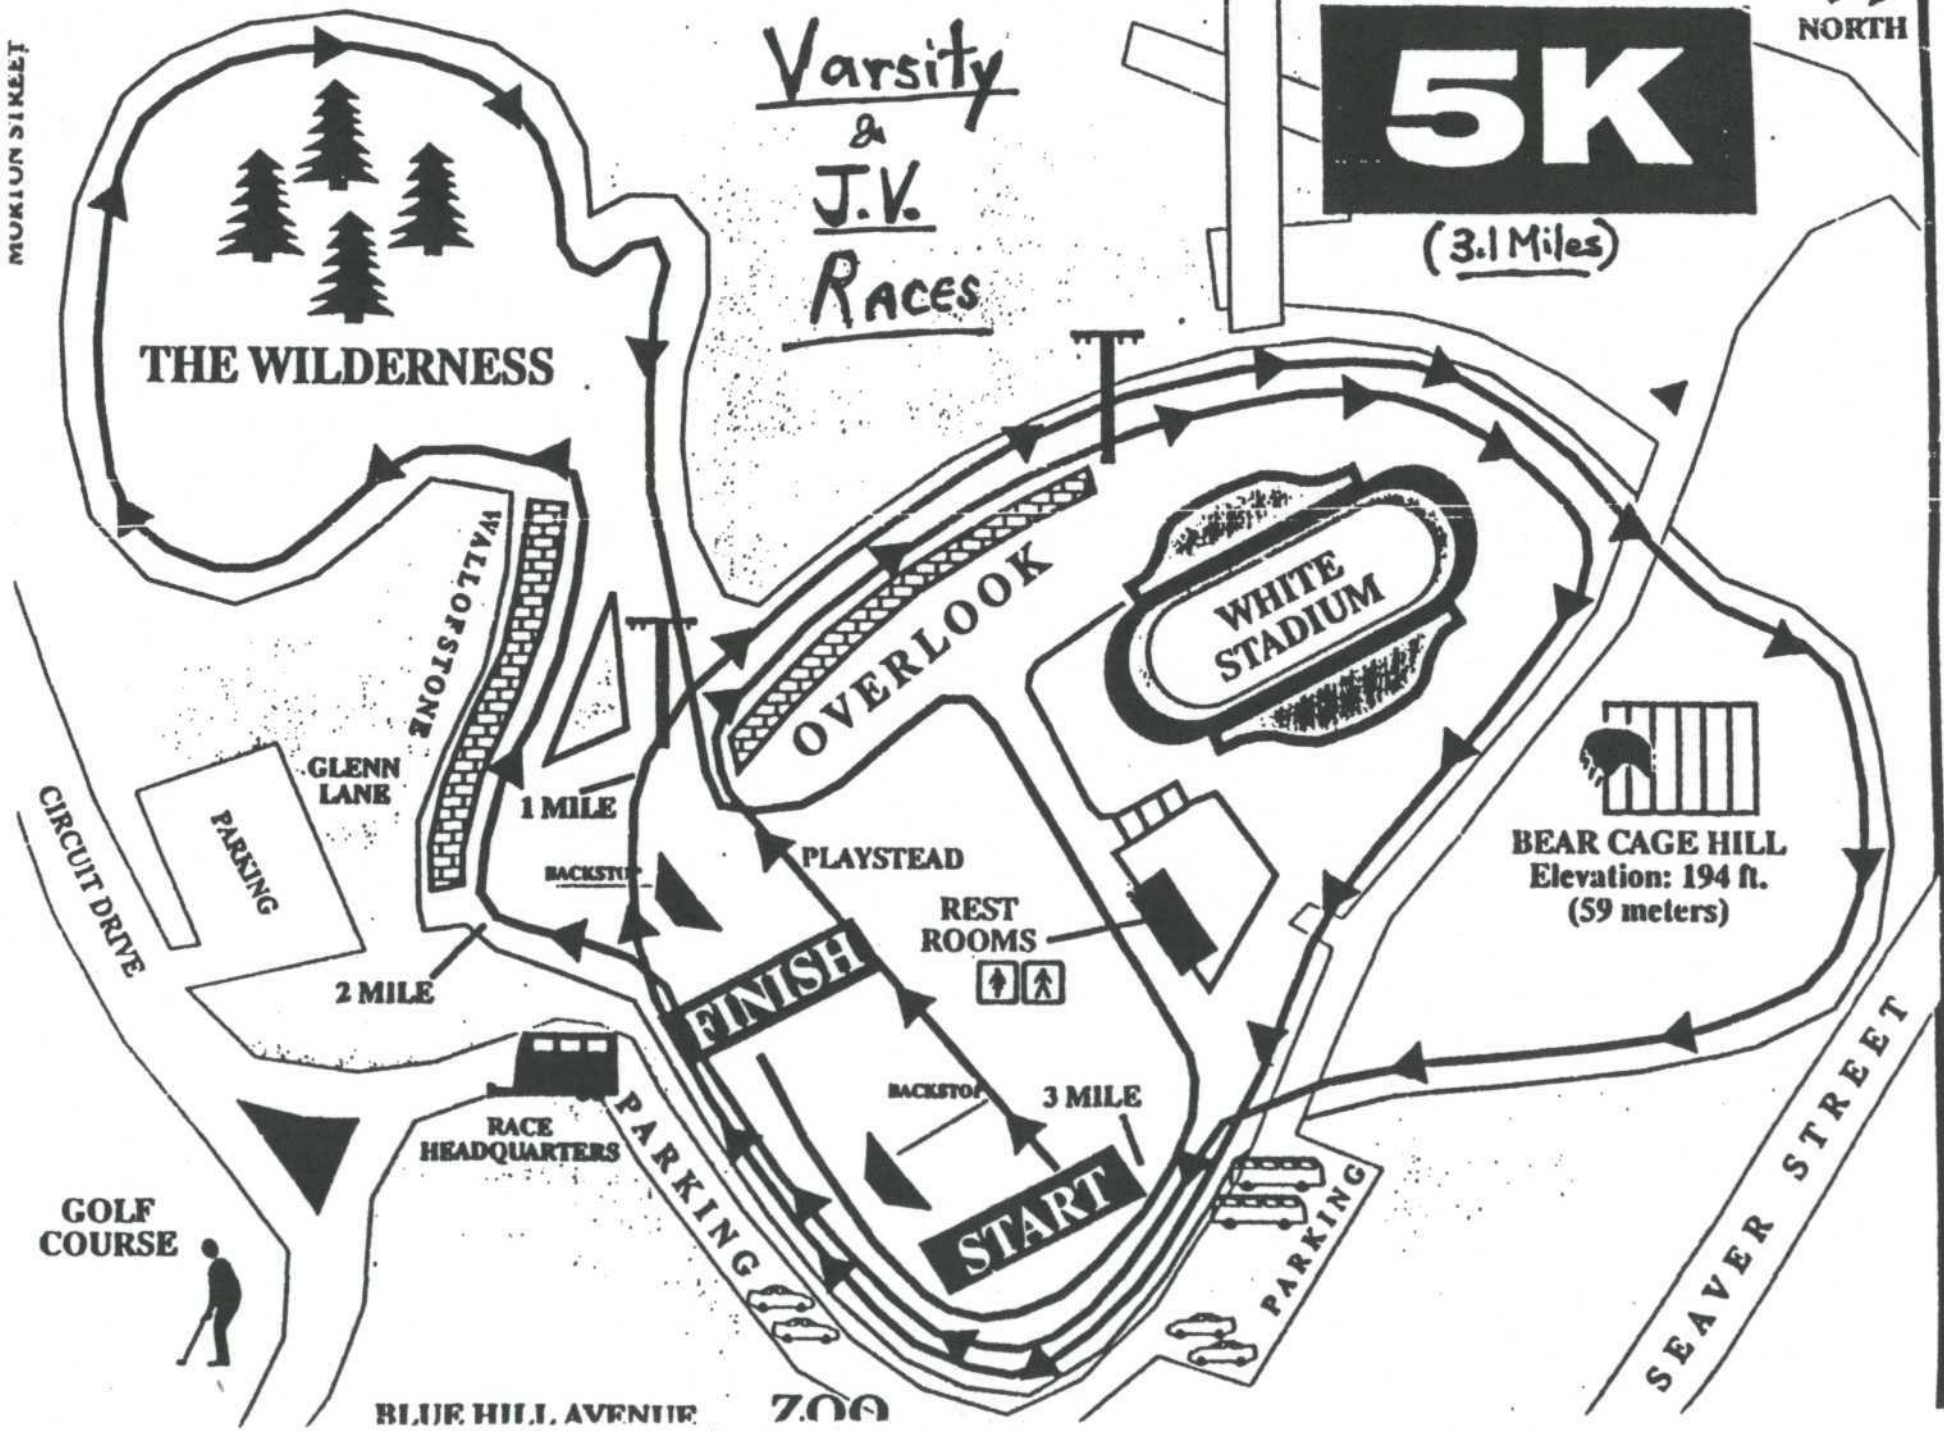

Franklin Park, Boston

JAMAICA PLAIN

WASHINGTON STREET

MURKIN STREET

Varsity
&
J.V.
RACES

5K
(3.1 Miles)

THE WILDERNESS

WALLOFSTONE

PARKING

GOLF COURSE

BLUE HILL AVENUE

ZOO

SEAVER STREET

Franklin Park
Boston

Freshmen
RACES

1.85 mi (3K)