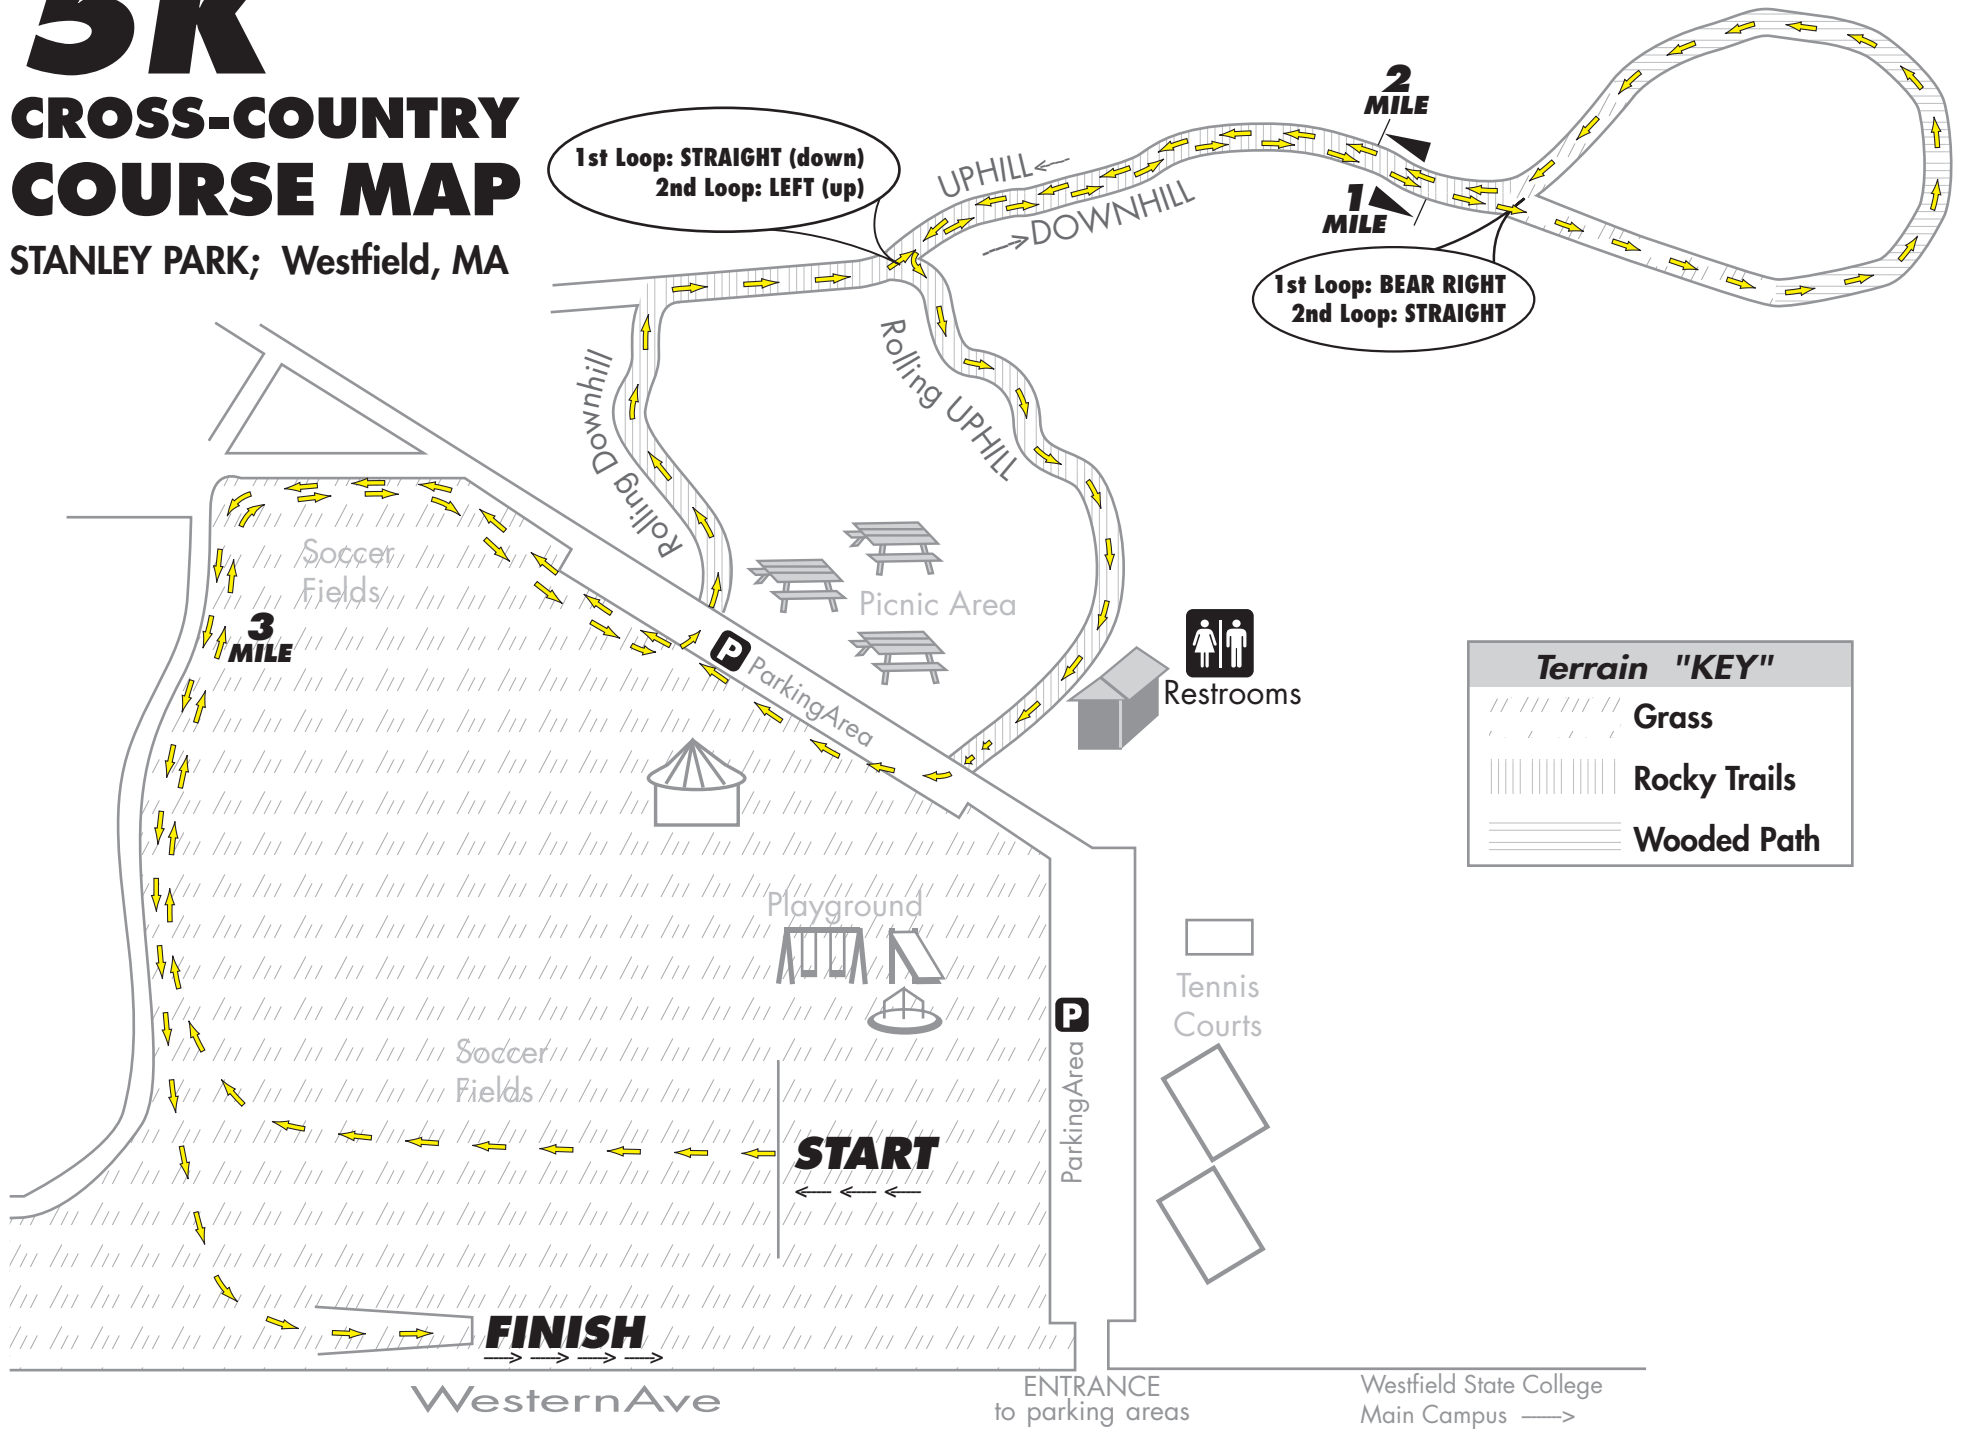

# 5K

## CROSS-COUNTRY COURSE MAP

STANLEY PARK; Westfield, MA

Terrain "KEY"	
	Grass
	Rocky Trails
	Wooded Path